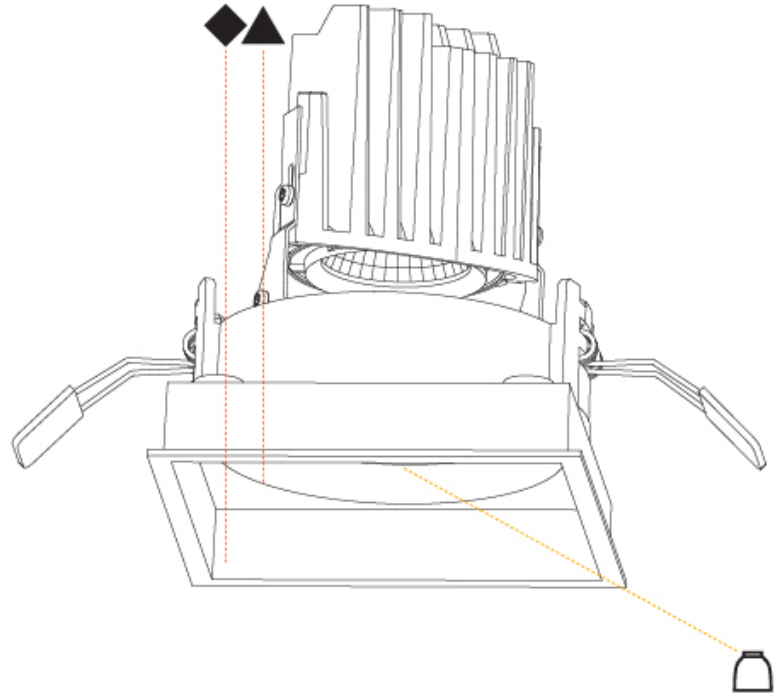

BIONIQ SQUARE DEEP RECESSED

A35368-

PROJECT	
TYPE	
SPECIFIER	
QUANTITY	
DATE	

For Color / Finish Chart & Symbology see Appendix or product page downloadable area.

	27K	35K	30K	40K	°K
Color Temperature	2700K	3500K	3000K	4000K	
Reflector	20	40	60		
	20°	40°	60°		

ORDER-EXAMPLE: **◆ ▲ °K**
L3XXXX- 02 02 30K 20
Black Black 3000K 20°