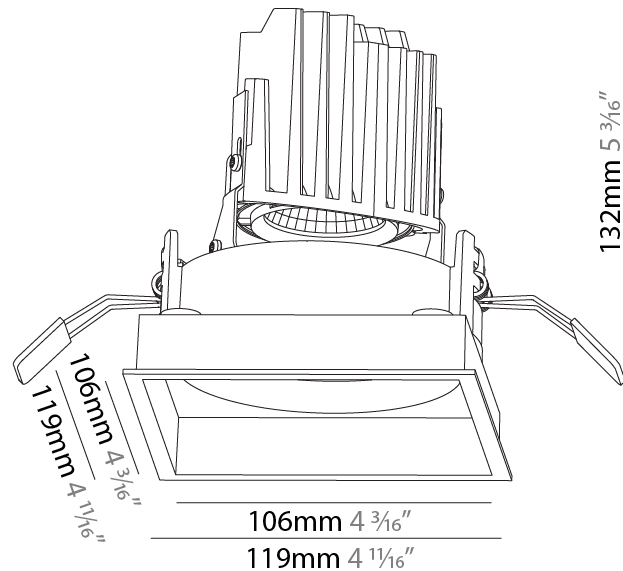

PHYSICAL

Shape: Square
Length (mm): 119
Length (in): 4 ¹¹/₁₆
Width (mm): 119
Width (in): 4 ¹¹/₁₆
Depth (mm): 132
Depth (in): 5 ³/₁₆
Ceiling Thickness (mm): 10 / 12.5 / 15
Ceiling Thickness (in): 3/8 or 1/2 or 9/16
Min. Recessing Depth (mm): 150
Min. Recessing Depth (in): 5 ⁷/₈
Light Distribution: Adjustable / Downlight
Weight (kg): 0.542
Weight (lbs): 1.2
Fixture Finish: SSR / BKV / CWI / CRY / HAB / UFT / ITA / RUA / FTG / MYG / LOD / PUS / FRO / FUP / KIA / POP / BLS / SPG / MEY / GOH / GUM / CHC / COM / ABZ / JAG / OBR / MOS / ROR
Fixture Material: Aluminum Die Cast
Cut-out Measurements: 114mm / 4 1/2" x 114mm / 4 1/2"

ELECTRICAL

Lamp Type: LED
Input Wattage (W): 16.5
Total Output Wattage (W): 14
Dimming: Tri-Mode (Non-Dimming and Phase Dimming (120Vac only) and 0-10V Dimming)
Driver Included: No
Driver Location: Recessed Housing
Driver Type: Constant Current - Universal
Driver Class: Class 2
Housing: See components
Input Voltage (V): 120 - 277
Constant Current (MA): 500

LED

Number of LEDs: 1
Color Temperature (°K): 2700 / 3000 / 3500 / 4000
Max. Delivered Lumen (lm): 940 / 980 / 1029 / 1050
Nominal Lumen (lm): 1386 / 1438 / 1511 / 1542
CRI: >90 CRI
Lamp Life (hrs): 50000

OPTICAL

Reflector°: 20 / 40 / 60
Adjustability: Rotational 355°; Tilt 30°

RATINGS AND CERTIFICATIONS

Certified By: Certified for North American Standards
IP rating: IP20