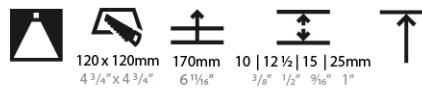

PHYSICAL

Shape: Square
Diameter (mm): 95
Diameter (in): 3 3/4
Length (mm): 106
Length (in): 4 3/16
Width (mm): 106
Width (in): 4 3/16
Depth (mm): 150
Depth (in): 5 7/8
Ceiling Thickness (mm): 10 / 12.5 / 15 / 25
Ceiling Thickness (in): 3/8 or 1/2 or 9/16 or 1
Min. Recessing Depth (mm): 170
Min. Recessing Depth (in): 6 11/16
Light Distribution: Downlight
Weight (kg): 0.705
Weight (lbs): 1.55
Fixture Finish: SSR / BKV / CWI / CRY / HAB / UFT / ITA / RUA / FTG / MYG / LOD / PUS / FRO / FUP / KIA / POP / BLS / SPG / MEY / GOH / GUM / CHC / COM / ABZ / JAG / OBR / MOS / ROR
Fixture Material: Aluminum Die Cast
Cut-out Measurements: 120mm / 4 3/4" x 120mm / 4 3/4"
Upon Request: Unique Ceiling Thickness

ELECTRICAL

Lamp Type: LED (Zhaga Standard)
Input Wattage (W): 15.5
Total Output Wattage (W): 14.5
Dimming: Tri-Mode (Non-Dimming and Phase Dimming (120Vac only) and 0-10V Dimming)
Driver Included: No
Driver Location: Recessed Housing
Driver Type: Constant Current - Universal
Driver Class: Class 2
Housing: See components
Input Voltage (V): 120 - 277
Constant Current (MA): 500

LED

Number of LEDs: 1
Color Temperature (°K): 2700 / 3000 / 3500 / 4000
Max. Delivered Lumen (lm): 940 / 980 / 1029 / 1050
Nominal Lumen (lm): 1386 / 1438 / 1511 / 1542
CRI: >90 CRI
Efficiency (%): 87.9 / 88.4 / 87.9
Lamp Life (hrs): 50000
Upon Request: RGB-W Tunable White Special Color Temperature Special LED

OPTICAL

Reflector°: 20 / 40 / 60
Upon Request: Special Beam Angles

© 2024 Zaneen Lighting, Inc. 1280-3382, F 416-247-9319, www.zaneen.com

Available for international specifications by adding 'INT' at the end of the existing Model #. For assistance on 'custom' specifications, contact zteam@zaneen.com.
In a constant effort to supply the best product, we reserve the right to change specifications or materials without notice. The most recent specification sheets are found at zaneen.com
IP rating: IP20