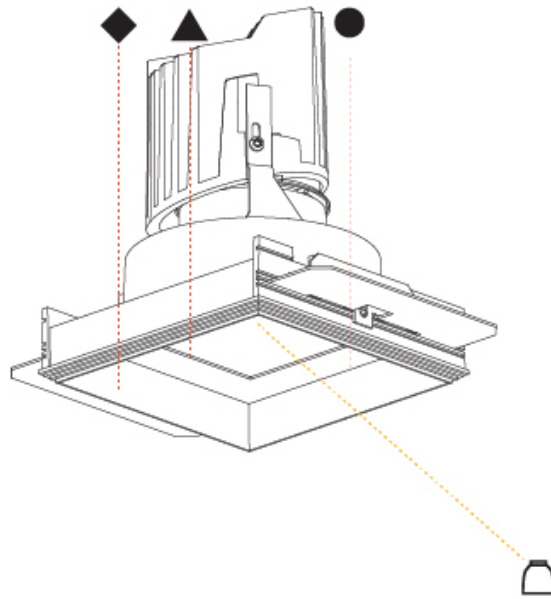

BIONIQ SQUARE DEEP COMFORT TRIMLESS

A35221-

PROJECT

TYPE

SPECIFIER

QUANTITY

DATE