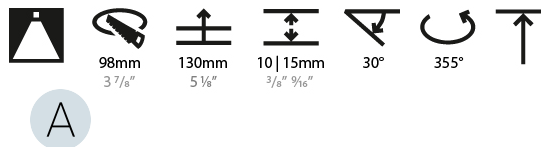

PHYSICAL

Shape: Square
Length (mm): 107
Length (in): 4 ³/₁₆"
Width (mm): 107
Width (in): 4 ³/₁₆"
Depth (mm): 112
Depth (in): 4 ⁷/₁₆"
Ceiling Thickness (mm): 10 / 12.5 / 15
Ceiling Thickness (in): 3/8 or 1/2 or 9/16
Min. Recessing Depth (mm): 130
Min. Recessing Depth (in): 5 ¹/₈"
Light Distribution: Adjustable / Downlight
Weight (kg): 0.479
Weight (lbs): 1.06
Fixture Finish: SSR / BKV / CWI / CRY / HAB / UFT / ITA / RUA / FTG / MYG / LOD / PUS / FRO / FUP / KIA / POP / BLS / SPG / MEY / GOH / GUM / CHC / COM / ABZ / JAG / OBR / MOS / ROR
Fixture Material: Aluminum Die Cast
Cut-out Measurements: 98mm / 3 7/8"

ELECTRICAL

Lamp Type: LED (Zhaga Standard)
Input Wattage (W): 16.5
Total Output Wattage (W): 14
Dimming: Tri-Mode (Non-Dimming and Phase Dimming (120Vac only) and 0-10V Dimming)
Driver Included: No
Driver Location: Recessed Housing
Driver Type: Constant Current - Universal
Driver Class: Class 2
Housing: See components
Input Voltage (V): 120 - 277
Constant Current (MA): 500

LED

Number of LEDs: 1
Color Temperature (°K): 2700 / 3000 / 3500 / 4000
Max. Delivered Lumen (lm): 940 / 980 / 1029 / 1050
Nominal Lumen (lm): 1386 / 1438 / 1511 / 1542
CRI: >90 CRI
Lamp Life (hrs): 50000

OPTICAL

Reflector°: 20 / 40 / 60
Adjustability: Rotational 355°; Tilt 30°

RATINGS AND CERTIFICATIONS

Certified By: Certified for North American Standards
IP rating: IP20

PROJECT
TYPE
SPECIFIER
QUANTITY
DATE