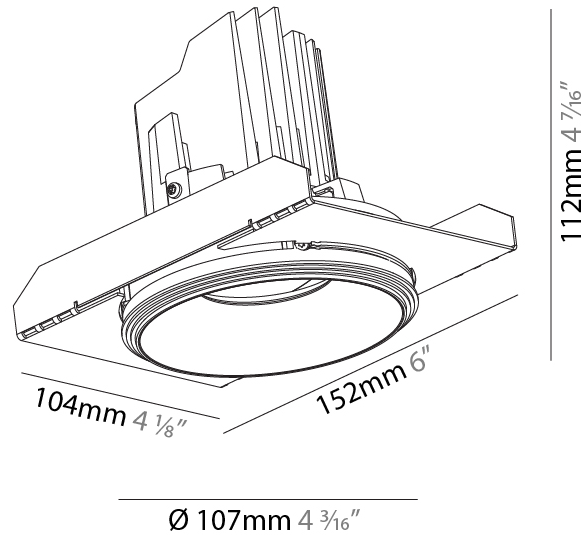

ELECTRICAL

Lamp Type: LED (Zhaga Standard)
Input Wattage (W): 15.5
Total Output Wattage (W): 14.5
Dimming: Tri-Mode (Non-Dimming and Phase Dimming (120Vac only) and 0-10V Dimming)
Driver Included: No
Driver Location: Recessed Housing
Driver Type: Constant Current - Universal
Driver Class: Class 2
Housing: See components
Input Voltage (V): 120 - 277
Constant Current (MA): 500

LED

Number of LEDs: 1
Color Temperature (°K): 2700 / 3000 / 3500 / 4000
Max. Delivered Lumen (lm): 940 / 980 / 1029 / 1050
Nominal Lumen (lm): 1386 / 1438 / 1511 / 1542
CRI: >90 CRI
Efficiency (%): 87.9 / 88.4 / 87.9
Lamp Life (hrs): 50000
Upon Request: RGB-W Tunable White Special Color Temperature Special LED

OPTICAL

Reflector: 20 / 40 / 60
Adjustability: Rotational 355°; Tilt 10°
Upon Request: Special Beam Angles

RATINGS AND CERTIFICATIONS

Zaneen Group Inc. © 2024, T 1800-388-3382, F 416-247-9319, www.zaneen.com
Certified By: Certified for North American Standards
Available for International specifications by adding "INT" at the end of the existing Model #. For assistance on 'custom' specifications, contact zteam@zaneen.com.
IP Rating: IP20
If a conflict occurs to supply the best product, we reserve the right to change specifications or materials without notice. The most recent specification sheets are found at zaneen.com