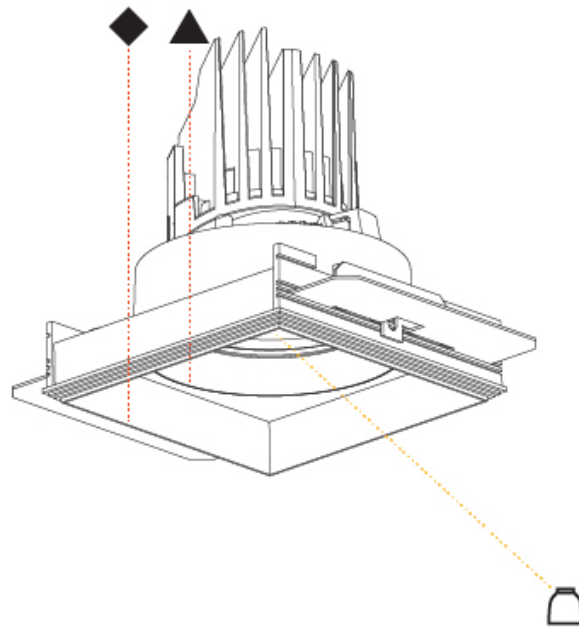

IP rating: IP20

BIONIQ SQUARE ADJUSTABLE TRIMLESS

A37887-

PROJECT _____

TYPE _____

SPECIFIER _____

QUANTITY _____

DATE _____