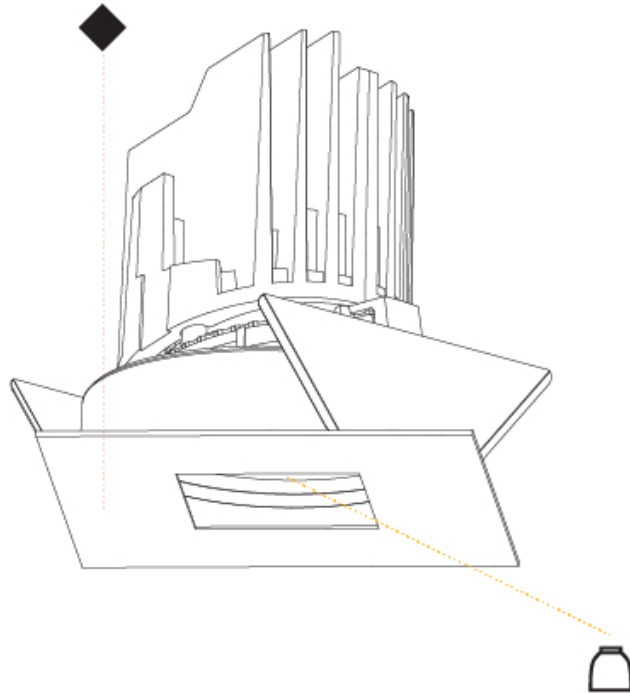

BIONIQ SQUARE PINHOLE RECESSED

A35377-

PROJECT	_____
TYPE	_____
SPECIFIER	_____
QUANTITY	_____
DATE	_____