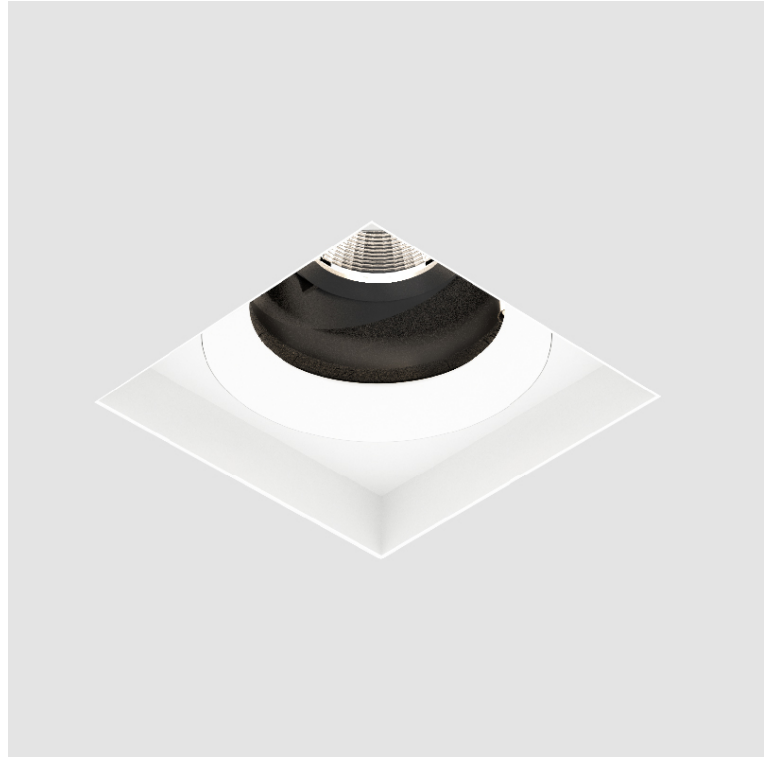

ELECTRICAL

Lamp Type: LED (Zhaga Standard)
Input Wattage (W): 16.5
Total Output Wattage (W): 14.5
Dimming: Tri-Mode (Non-Dimming and Phase Dimming (120Vac only) and 0-10V Dimming)
Driver Included: No
Driver Location: Recessed Housing
Driver Type: Constant Current - Universal
Driver Class: Class 2
Housing: See components
Input Voltage (V): 120 - 277
Constant Current (MA): 500

LED

Number of LEDs: 1
Color Temperature (°K): 2700 / 3000 / 3500 / 4000
Max. Delivered Lumen (lm): 940 / 980 / 1029 / 1050
Nominal Lumen (lm): 1386 / 1438 / 1511 / 1542
CRI: >90 CRI
Efficiency (%): 87.9 / 88.4 / 87.9
Lamp Life (hrs): 50000
Upon Request: RGB-W Tunable White Special Color Temperature Special LED

OPTICAL

Reflector: 20 / 40 / 60
Adjustability: Rotational 355°; Tilt 30°
Upon Request: Special Beam Angles

RATINGS AND CERTIFICATIONS

Zaneen Lighting Inc. © 2024, T 1-800-388-3382, F 416-247-9319, www.zaneen.com

Available for international specifications by adding "INT" at the end of the existing Model #. For assistance on 'custom' specifications, contact zteam@zaneen.com.

In a constant effort to supply the best product, we reserve the right to change specifications or materials without notice. The most recent specification sheets are found at zaneen.com

IP rating: IP20