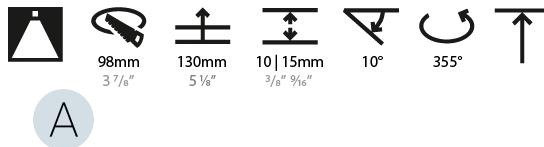

OPTICAL

Reflector: 20 / 40 / 60
 Adjustability: Rotational 355°, Tilt 10°

RATINGS AND CERTIFICATIONS

Certified By: Certified for North American Standards
 IP rating: IP20

PROJECT	
TYPE	
SPECIFIER	
QUANTITY	
DATE	