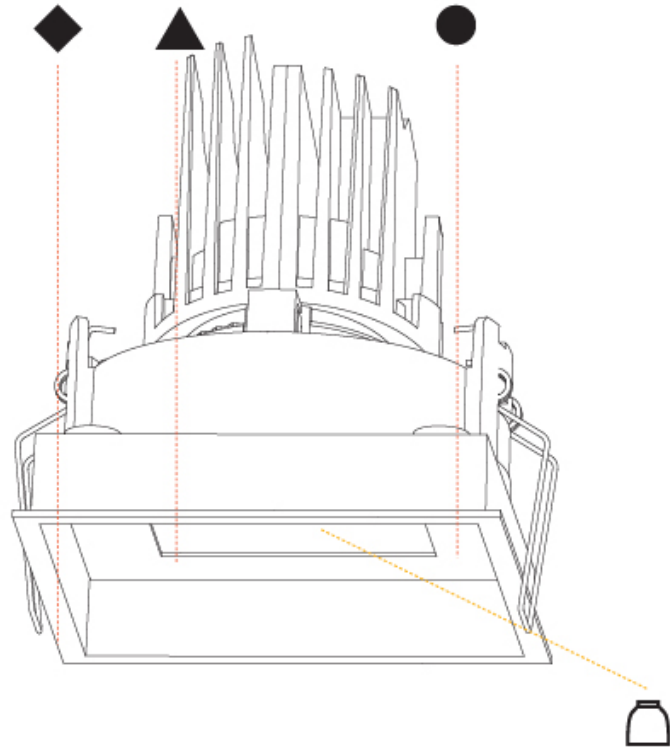

BIONIQ SQUARE ADJUSTABLE COMFORT RECESSED

A35362-

For Color / Finish Chart & Symbology see Appendix or product page downloadable area.

	27K	35K	30K	40K	°K
Color Temperature	2700K	3500K	3000K	4000K	
Reflector	20	40	60		
	20°	40°	60°		

ORDER-EXAMPLE: °K

L3XXXX- 02 02 02 30K 20

Black Black Black 3000K 20°