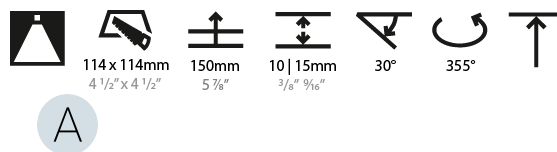

PHYSICAL

Shape: Square
Length (mm): 119
Length (in): 4 ¹¹/₁₆
Width (mm): 119
Width (in): 4 ¹¹/₁₆
Depth (mm): 132
Depth (in): 5 ³/₁₆
Ceiling Thickness (mm): 10 / 12.5 / 15
Ceiling Thickness (in): 3/8 or 1/2 or 9/16
Min. Recessing Depth (mm): 150
Min. Recessing Depth (in): 5 ⁷/₈
Light Distribution: Adjustable / Downlight
Weight (kg): 0.542
Weight (lbs): 1.2
Fixture Finish: SSR / BKV / CWI / CRY / HAB / UFT / ITA / RUA / FTG / MYG / LOD / PUS / FRO / FUP / KIA / POP / BLS / SPG / MEY / GOH / GUM / CHC / COM / ABZ / JAG / OBR / MOS / ROR
Fixture Material: Aluminum Die Cast
Cut-out Measurements: 114mm / 4 1/2" x 114mm / 4 1/2"

ELECTRICAL

Lamp Type: LED
Input Wattage (W): 16.5
Total Output Wattage (W): 14
Dimming: Tri-Mode (Non-Dimming and Phase Dimming (120Vac only) and 0-10V Dimming)
Driver Included: No
Driver Location: Recessed Housing
Driver Type: Constant Current - Universal
Driver Class: Class 2
Housing: See components
Input Voltage (V): 120 - 277
Constant Current (MA): 500

LED

Number of LEDs: 1
Color Temperature (°K): 2700 / 3000 / 3500 / 4000
Max. Delivered Lumen (lm): 940 / 980 / 1029 / 1050
Nominal Lumen (lm): 1386 / 1438 / 1511 / 1542
CRI: >90 CRI
Lamp Life (hrs): 50000

OPTICAL

Reflector°: 20 / 40 / 60
Adjustability: Rotational 355°; Tilt 30°

RATINGS AND CERTIFICATIONS

Certified By: Certified for North American Standards
IP rating: IP20