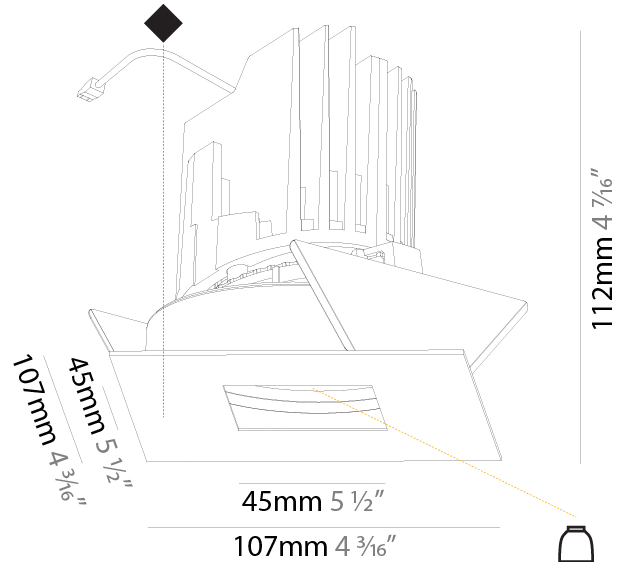

GENERAL

Series: Bioniq
 Subseries: Bioniq Square Pinhole
 Brand: Prolicht
 Division: Architectural
 Mounting Type: Recessed
 Mounting Location: Ceiling
 Subcategory: Downlight

PHYSICAL

Shape: Square
 Length (mm): 107
 Length (in): 4 ³/₁₆"
 Width (mm): 107
 Width (in): 4 ³/₁₆"
 Depth (mm): 112
 Depth (in): 4 ⁷/₁₆"
 Ceiling Thickness (mm): 10 / 12.5 / 15
 Ceiling Thickness (in): 3/8 or 1/2 or 9/16
 Min. Recessing Depth (mm): 130
 Min. Recessing Depth (in): 5 ¹/₈"
 Light Distribution: Adjustable / Downlight
 Weight (kg): 0.479
 Weight (lbs): 1.06
 Fixture Finish: SSR / BKV / CWI / CRY / HAB / UFT / ITA / RUA / FTG / MYG / LOD / PUS / FRO / FUP / KIA / POP / BLS / SPG / MEY / GOH / GUM / CHC / COM / ABZ / JAG / OBR / MOS / ROR
 Fixture Material: Aluminum Die Cast
 Cut-out Measurements: 98mm / 3 7/8"

OPTICAL

Reflector°: 20 / 40 / 60
 Adjustability: Rotational 355°; Tilt 30°

RATINGS AND CERTIFICATIONS

Certified By: Certified for North American Standards
 IP rating: IP20

PROJECT
TYPE
SPECIFIER
QUANTITY
DATE