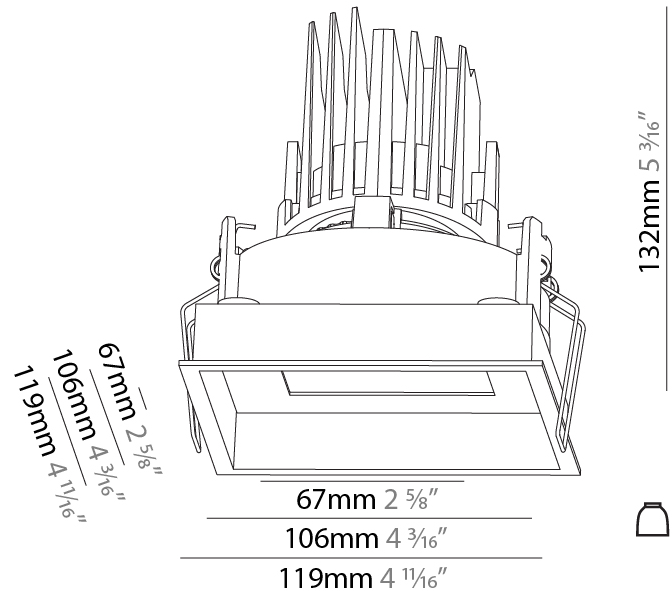

PHYSICAL

Shape: Square
Length (mm): 119
Length (in): 4 11/16
Width (mm): 119
Width (in): 4 11/16
Depth (mm): 132
Depth (in): 5 3/16
Ceiling Thickness (mm): 10 / 12.5 / 15
Ceiling Thickness (in): 3/8 or 1/2 or 9/16
Min. Recessing Depth (mm): 150
Min. Recessing Depth (in): 5 7/8
Light Distribution: Adjustable / Downlight
Weight (kg): 0.607
Weight (lbs): 1.34
Fixture Finish: SSR / BKV / CWI / CRY / HAB / UFT / ITA / RUA / FTG / MYG / LOD / PUS / FRO / FUP / KIA / POP / BLS / SPG / MEY / GOH / GUM / CHC / COM / ABZ / JAG / OBR / MOS / ROR
Fixture Material: Aluminum Die Cast
Cut-out Measurements: 114mm / 4 1/2" x 114mm / 4 1/2"

ELECTRICAL

Lamp Type: LED (Zhaga Standard)
Input Wattage (W): 16.5
Total Output Wattage (W): 14
Dimming: Tri-Mode (Non-Dimming and Phase Dimming (120Vac only) and 0-10V Dimming)
Driver Included: No
Driver Location: Recessed Housing
Driver Type: Constant Current - Universal
Driver Class: Class 2
Input Voltage (V): 120 - 277
Constant Current (MA): 500

LED

Number of LEDs: 1
Color Temperature (°K): 2700 / 3000 / 3500 / 4000
Max. Delivered Lumen (lm): 940 / 980 / 1029 / 1050
Nominal Lumen (lm): 1386 / 1438 / 1511 / 1542
CRI: >90 CRI

OPTICAL

Reflector: 20 / 40 / 60
Adjustability: Rotational 355°; Tilt 30°

RATINGS AND CERTIFICATIONS

Certified By: Certified for North American Standards
IP rating: IP20