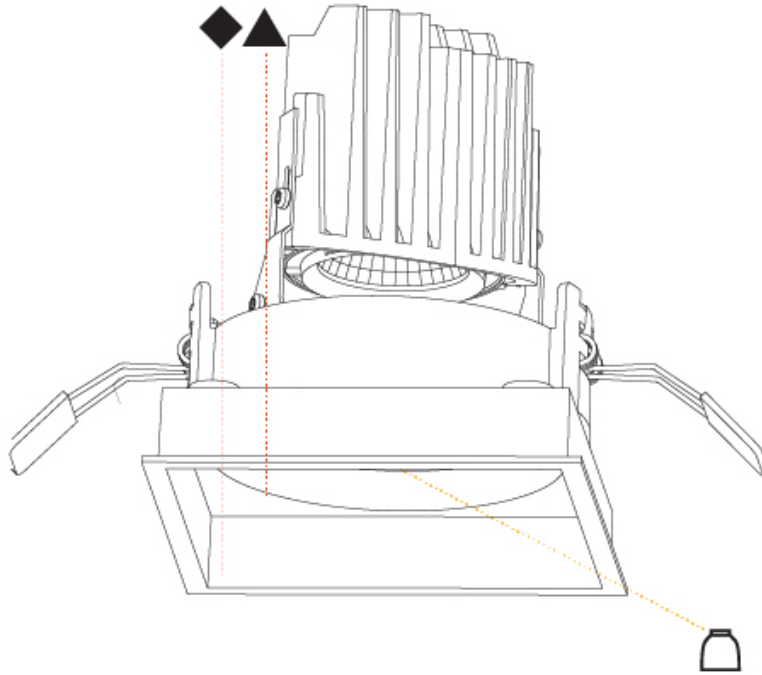

BIONIQ SQUARE ADJUSTABLE RECESSED

A35356-

PROJECT

TYPE

SPECIFIER

QUANTITY

DATE

A