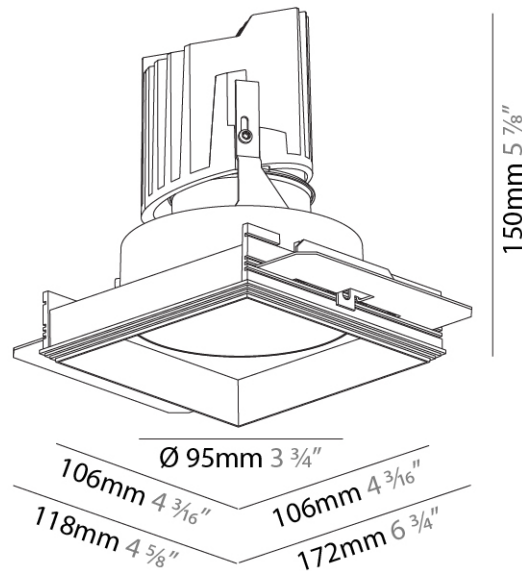

PHYSICAL

Shape: Square
Diameter (mm): 95
Diameter (in): 3 3/4
Length (mm): 106
Length (in): 4 3/16
Width (mm): 106
Width (in): 4 3/16
Depth (mm): 150
Depth (in): 5 7/8
Ceiling Thickness (mm): 10 / 12.5 / 15 / 25
Ceiling Thickness (in): 3/8 or 1/2 or 9/16 or 1
Min. Recessing Depth (mm): 170
Min. Recessing Depth (in): 6 11/16
Light Distribution: Downlight
Weight (kg): 0.705
Weight (lbs): 1.55
Fixture Finish: SSR / BKV / CWI / CRY / HAB / UFT / ITA / RUA / FTG / MYG / LOD / PUS / FRO / FUP / KIA / POP / BLS / SPG / MEY / GOH / GUM / CHC / COM / ABZ / JAG / OBR / MOS / ROR
Fixture Material: Aluminum Die Cast
Cut-out Measurements: 120mm / 4 3/4" x 120mm / 4 3/4"
Upon Request: Unique Ceiling Thickness

ELECTRICAL

Lamp Type: LED (Zhaga Standard)
Input Wattage (W): 15.5
Total Output Wattage (W): 14.5
Dimming: Tri-Mode (Non-Dimming and Phase Dimming (120Vac only) and 0-10V Dimming)
Driver Included: No
Driver Location: Recessed Housing
Driver Type: Constant Current - Universal
Driver Class: Class 2
Housing: See components
Input Voltage (V): 120 - 277
Constant Current (MA): 500

LED

Number of LEDs: 1
Color Temperature (°K): 2700 / 3000 / 3500 / 4000
Max. Delivered Lumen (lm): 940 / 980 / 1029 / 1050
Nominal Lumen (lm): 1386 / 1438 / 1511 / 1542
CRI: >90 CRI
Efficiency (%): 87.9 / 88.4 / 87.9
Lamp Life (hrs): 50000
Upon Request: RGB-W Tunable White Special Color Temperature Special LED

OPTICAL

Reflector°: 20 / 40 / 60
Upon Request: Special Beam Angles

© 2024 Zaneen Lighting, Inc. 1280-3382, F 416-247-9319, www.zaneen.com

Available for international specifications by adding 'INT' at the end of the existing Model #. For assistance on 'custom' specifications, contact zteam@zaneen.com.
In a constant effort to supply the best product, we reserve the right to change specifications or materials without notice. The most recent specification sheets are found at zaneen.com
IP rating: IP20