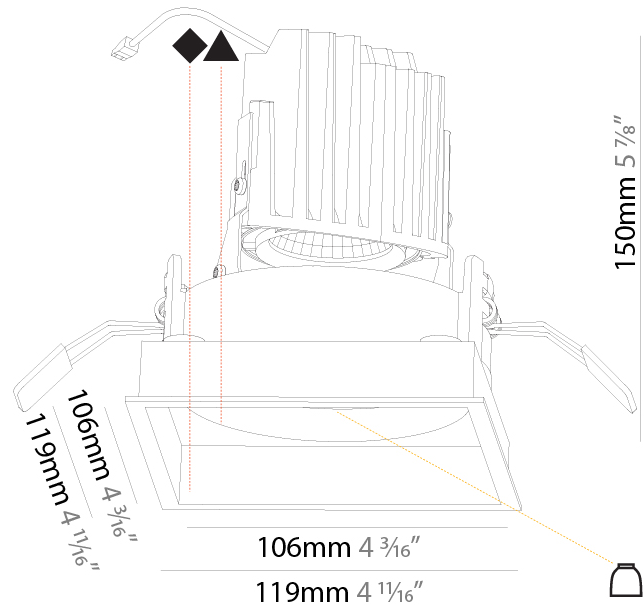

GENERAL

Series: Bioniq
Subseries: Bioniq Square Deep
Brand: Prolicht
Division: Architectural
Mounting Type: Recessed
Mounting Location: Ceiling
Subcategory: Downlight

PHYSICAL

Shape: Square
Length (mm): 119
Length (in): 4 11/16
Width (mm): 119
Width (in): 4 11/16
Depth (mm): 150
Depth (in): 5 7/8
Ceiling Thickness (mm): 10 / 12.5 / 15
Ceiling Thickness (in): 3/8 or 1/2 or 9/16
Min. Recessing Depth (mm): 170
Min. Recessing Depth (in): 6 11/16
Light Distribution: Downlight
Weight (kg): 0.626
Weight (lbs): 1.38
Fixture Finish: SSR / BKV / CWI / CRY / HAB / UFT / ITA / RUA / FTG / MYG / LOD / PUS / FRO / FUP / KIA / POP / BLS / SPG / MEY / GOH / GUM / CHC / COM / ABZ / JAG / OBR / MOS / ROR
Fixture Material: Aluminum Die Cast
Cut-out Measurements: 114mm / 4 1/2" x 114mm / 4 1/2"

ELECTRICAL

Lamp Type: LED (Zhaga Standard)
Input Wattage (W): 16.5
Total Output Wattage (W): 14
Dimming: Tri-Mode (Non-Dimming and Phase Dimming (120Vac only) and 0-10V Dimming)
Driver Included: No
Driver Location: Recessed Housing
Driver Type: Constant Current - Universal
Driver Class: Class 2
Input Voltage (V): 120 - 277
Constant Current (MA): 500

LED

Number of LEDs: 1
Color Temperature (°K): 2700 / 3000 / 3500 / 4000
Max. Delivered Lumen (lm): 940 / 980 / 1029 / 1050
Nominal Lumen (lm): 1386 / 1438 / 1511 / 1542
CRI: >90 CRI

OPTICAL

Reflector: 20 / 40 / 60

RATINGS AND CERTIFICATIONS

Certified By: Certified for North American Standards
IP rating: IP20

114 x 114mm
4 1/2" x 4 1/2"

170mm
6 1/4"

10 | 15mm
3/8" | 9/16"